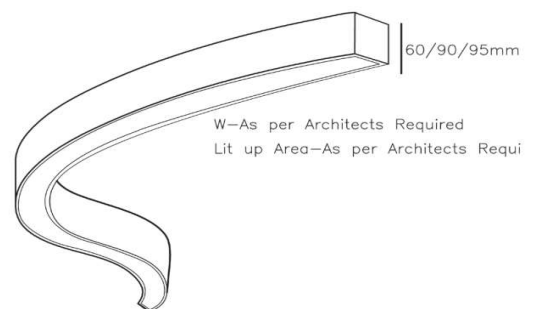

Custom dimension, coating and installation
available upon request

Remarks:-

Address: Plot #7 Saroorpur-Nangla Industrial Area,Ballabgarh-Sohna Road,Faridabad-121005

Email: info@sovitron.com